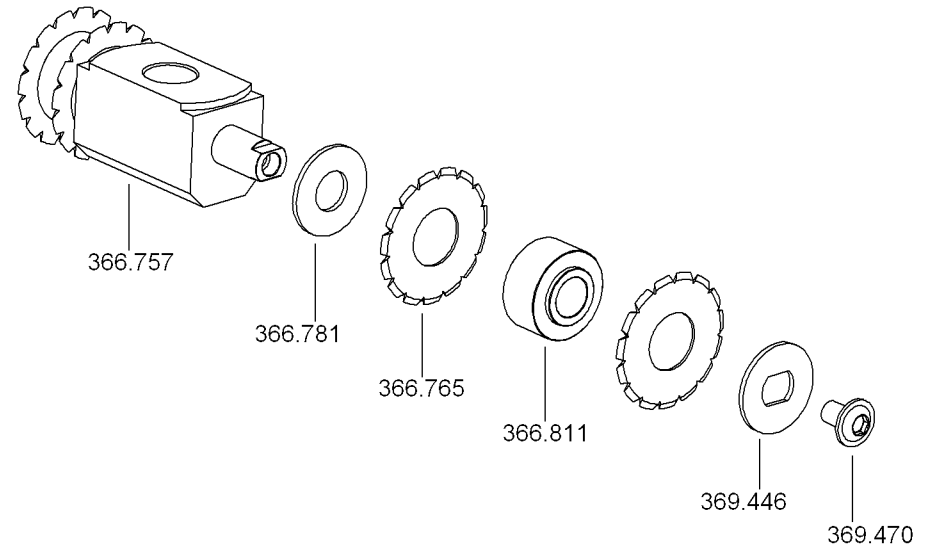

# 366.528 Absaughaube D115 kompl.

# 366.757 Perforator

**RE 14-5-115**

Teile-Nr. 366.587 Printed in Germany 07/10  
Blatt 3