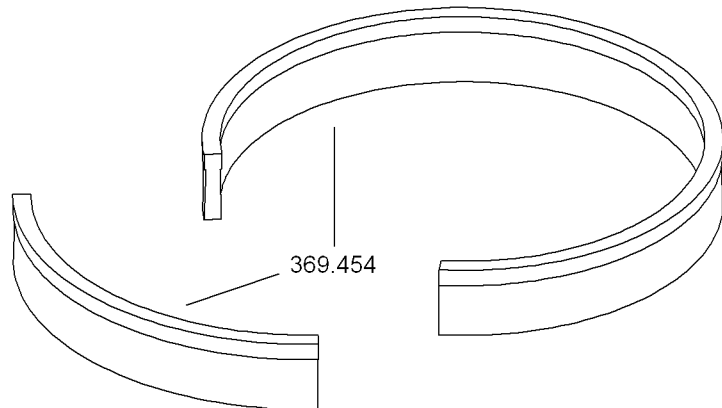

# 366.528 Absaughaube D115 kompl.

# 366.757 Perforator

**RE 14-5-115**

Teile-Nr. 366.587 Printed in Germany 07/10  
Blatt 3