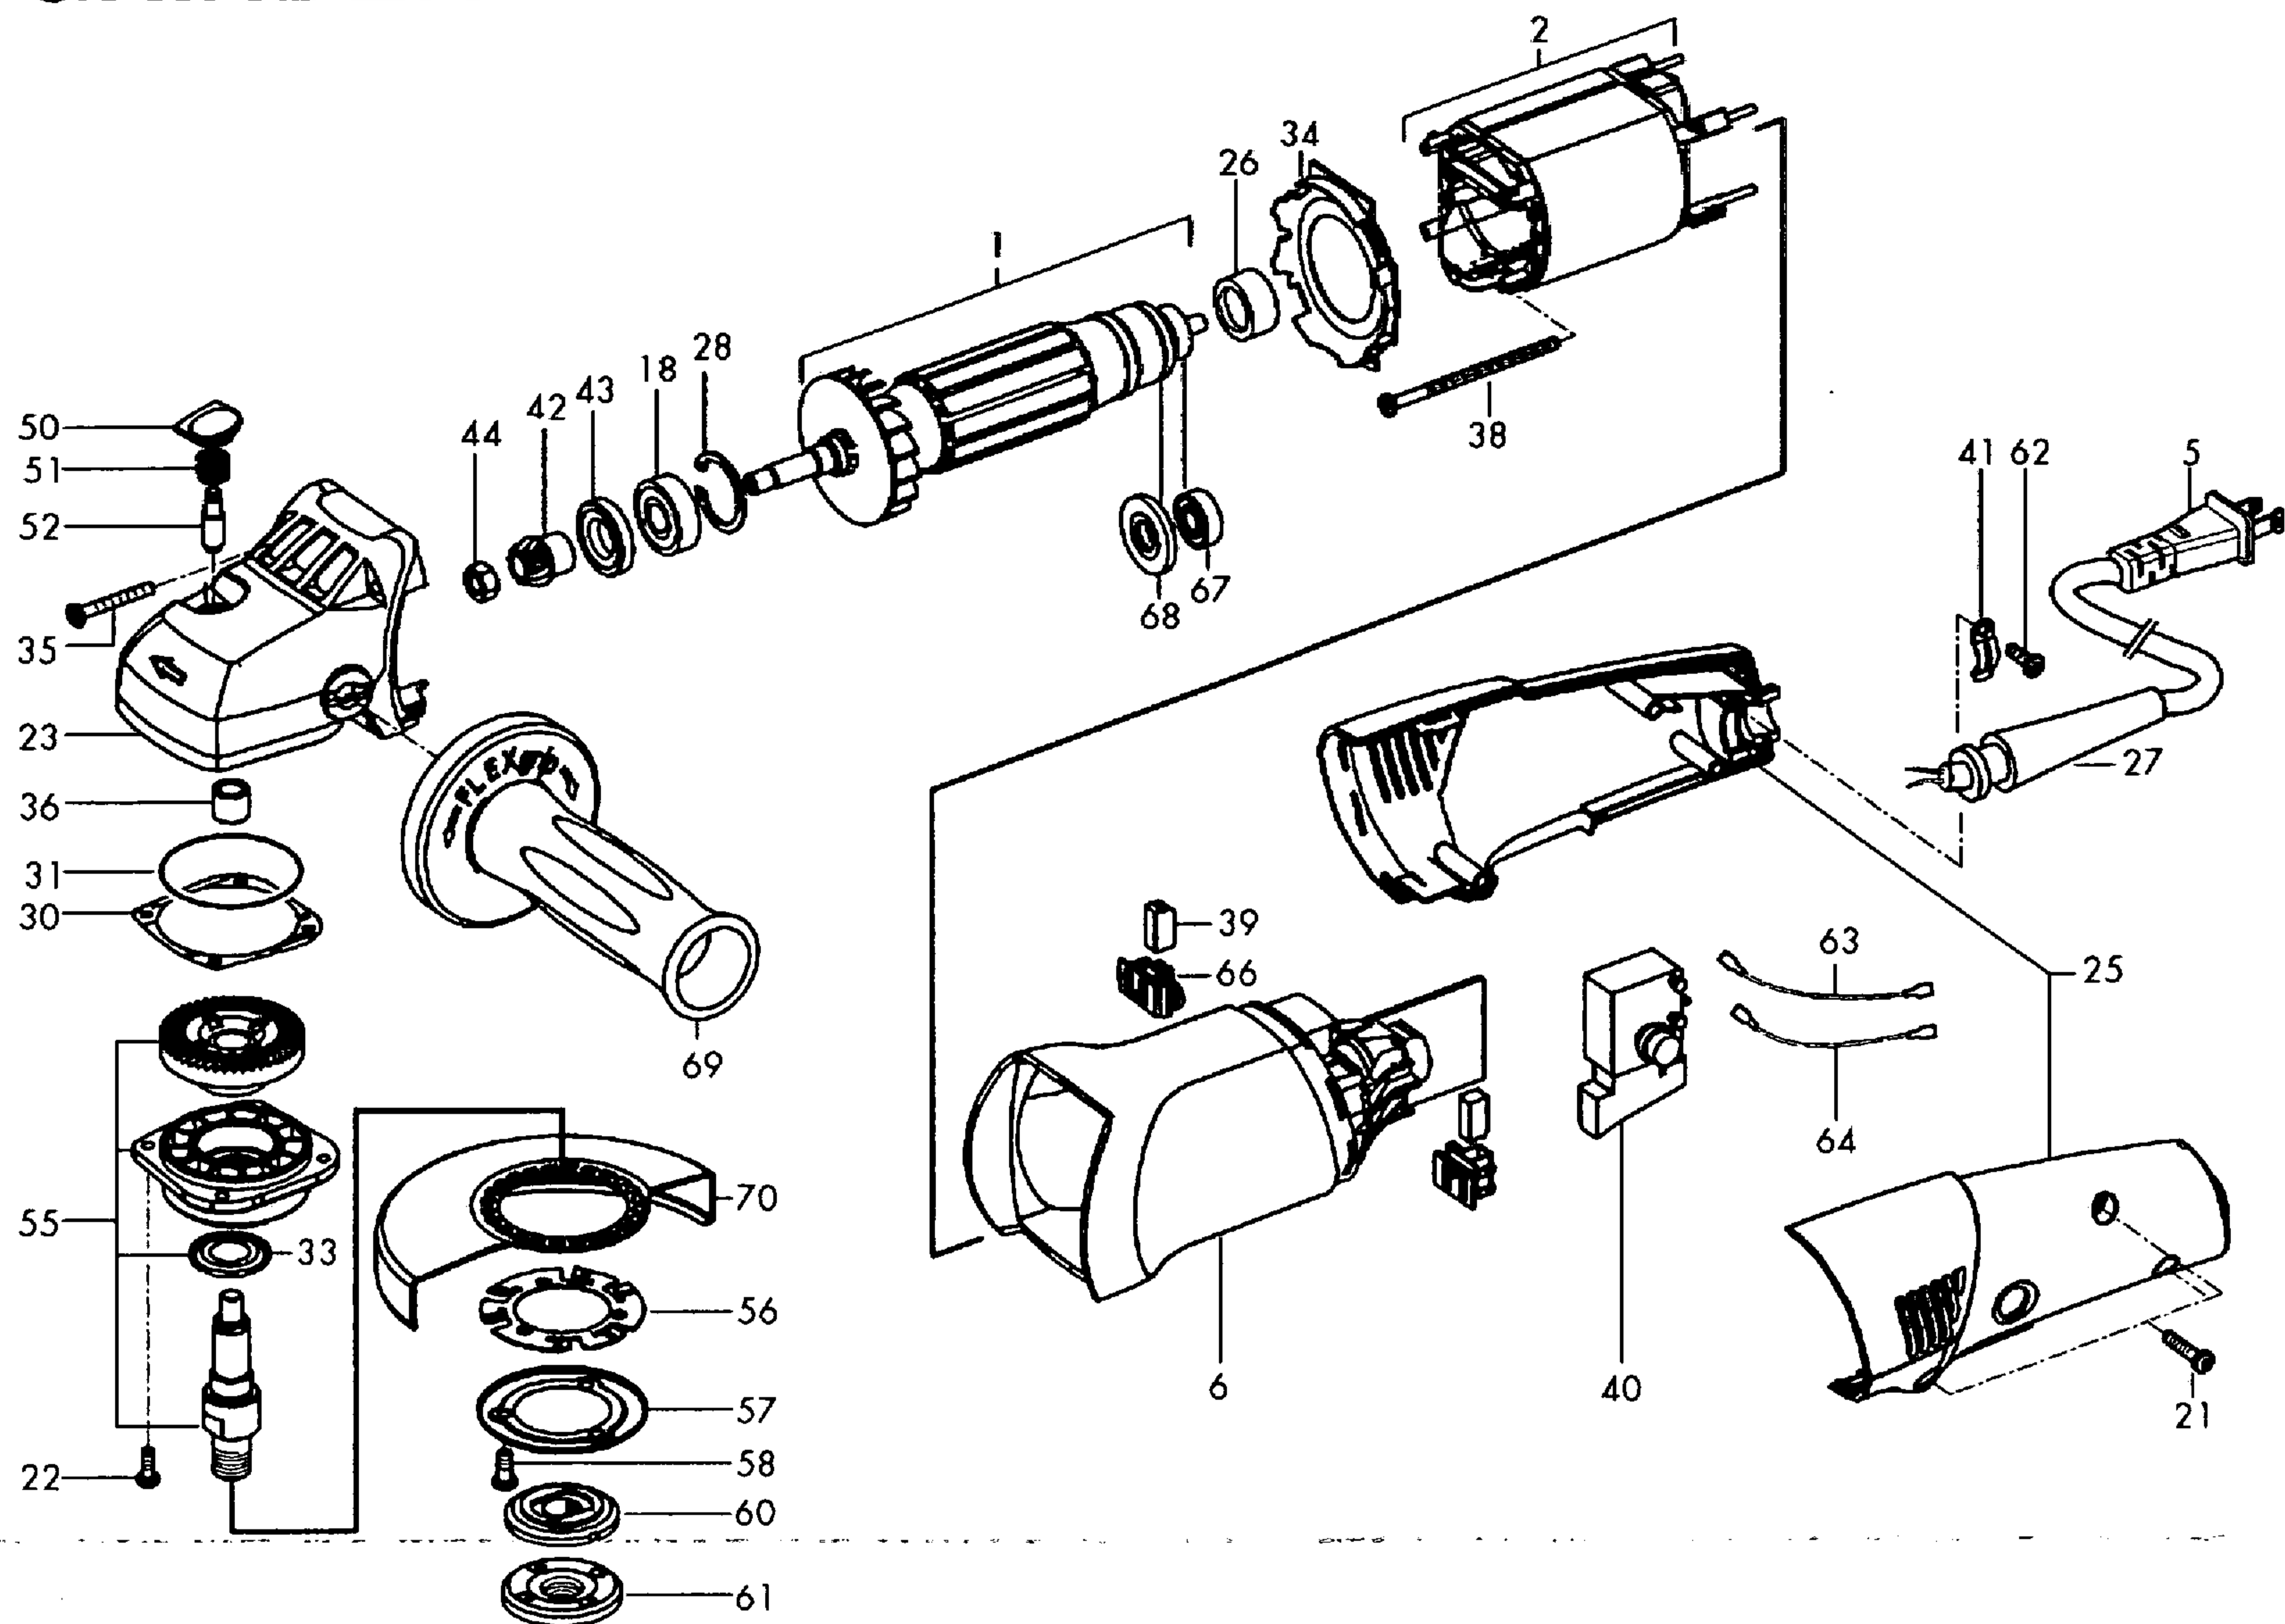

FLEX GRINDER

WARNING: Electrical repairs should only be attempted by trained repairmen. Contact the nearest FLEX- Porter-Cable Service Center or other competent repair center.

L 3410 G
120/USA

Ref. No.	Part No.	Description	Ref. No.	Part No.	Description
1	299375	Armature	52	294152	Spindle Lock Pin
2	299413	Field	55	300586	Gear
5	218235	Cord	56	303755	Ratcheting Spring
6	306525	Motor Housing	57	294462	Cover
18	254442	Bearing	58	295795	Screw
21	206245	Screw	60	132322	Flange
22	257782	Screw	61	132330	Nut
23	289604	Gear Housing	62	195715	Screw
25	295124	Housing Set	63	302643	Braided wire
26	291722	Bearing Mount	64	302651	Braided wire
27	293113	Strain Relief	66	291684	Brush Holder
28	111384	Snap Ring	67	254443	Bearing
30	257602	Washer	68	291714	Seal Ring
31	159204	Seal	69	292354	Handle
33	121665	Seal	70	294438	Guard
34	293210	Baffle			
35	195693	Screw			
36	159271	Bearing	**	255691	Grease
38	255954	Screw			
39	294918	Brush	**		NOT SHOWN
40	294764	Switch			
41	304921	Cord Clamp			
42	259190	Pinion			
43	303186	Seal			
44	257621	M7 Nut			
50	292710	Lock Button			
51	296015	Spring			