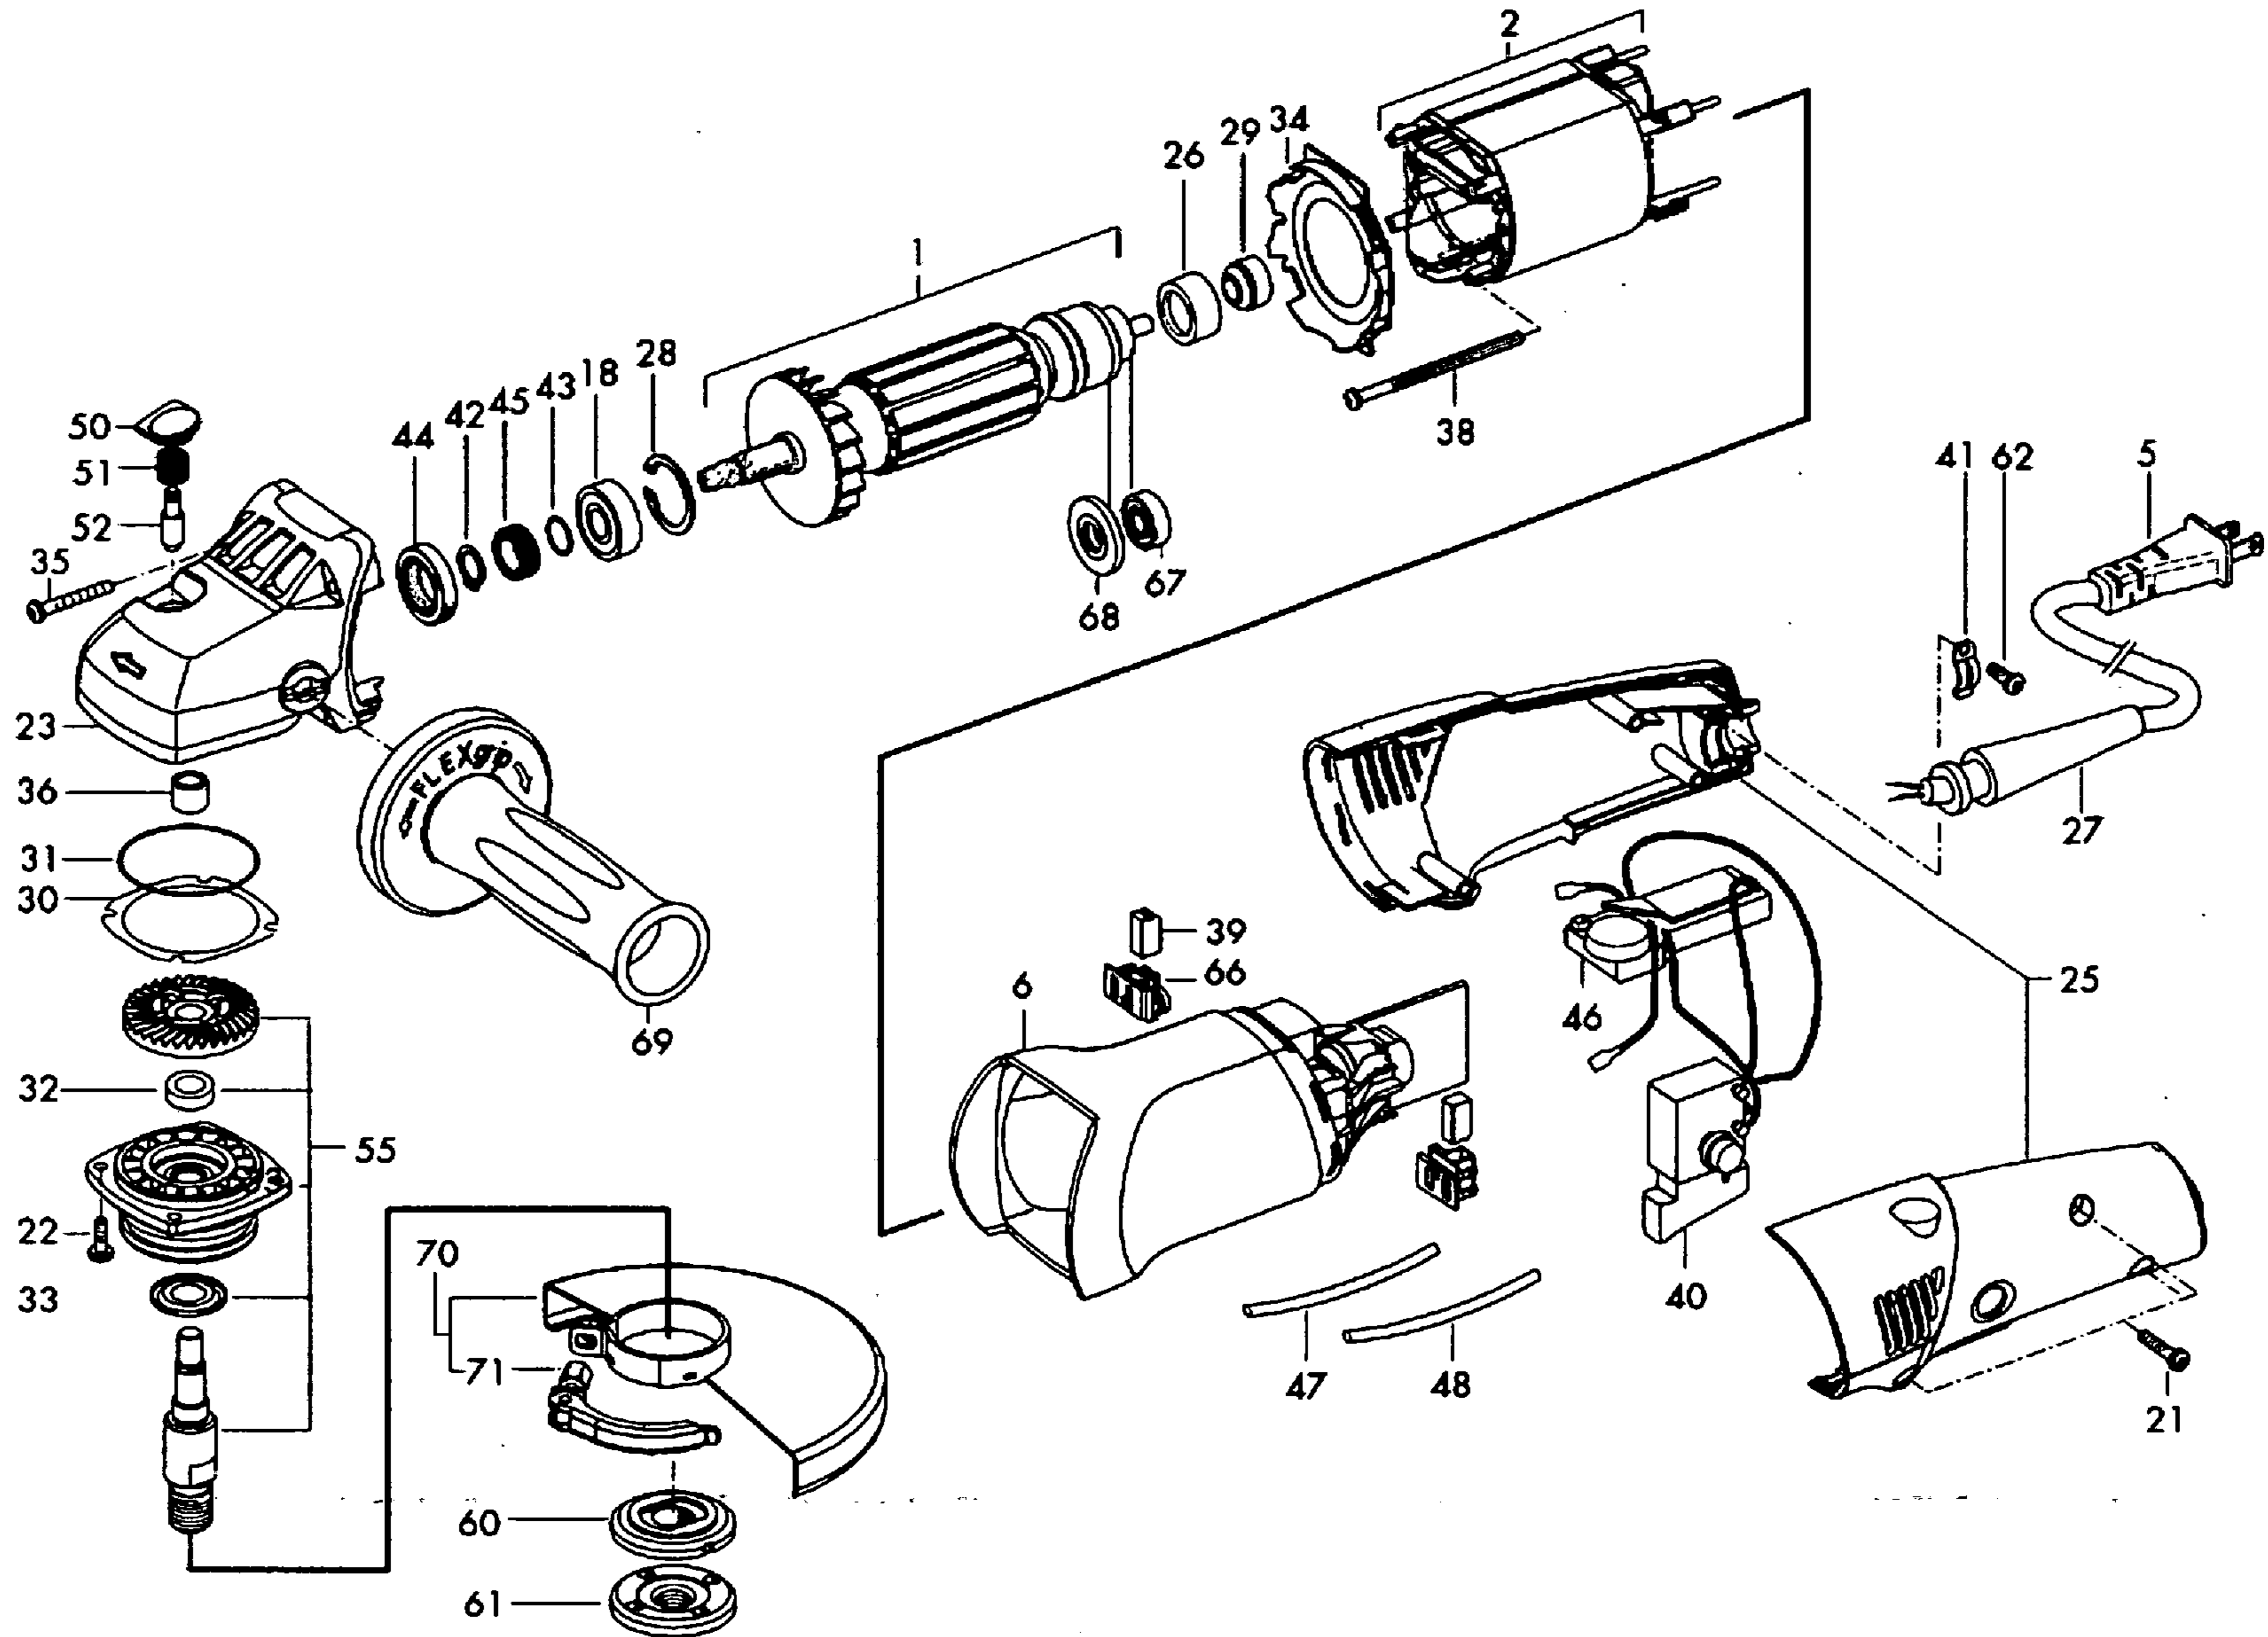

FLEX GRINDER

WARNING: Electrical repairs should only be attempted by trained repairmen. Contact the nearest FLEX-Porter-Cable Service Center or other competent repair center.

**L 3406 VRG
120/USA**

Ref. No.	Part No.	Description	Ref. No.	Part No.	Description
1	306428	Armature	50	294799	Lock Button
2	311561	Field	51	296015	Spring
5	218235	Cord	52	294284	Spindle Lock pin
6	296252	Motor Housing	55	306568	Gear Assy
18	259148	Bearing	60	132322	Inner Flange
21	206245	Screw	61	132330	Clamping Nut
22	257782	Screw	62	195715	Screw
23	297224	Gear Housing	66	291684	Brush Holder
25	289655	Housing Set	67	254443	Bearing
26	291722	Bearing Mount	68	291714	Seal Ring
27	293113	Strain Relief	69	292354	Handle
28	102105	Snap Ring	70	274658	Guard
29	219983	Magnetic Ring	71	257291	Lever
30	257571	Washer			
31	159204	Seal	**	255691	Grease
32	264466	Ring			
33	268011	Seal	**		NOT SHOWN
34	293210	Baffle			
35	195693	Screw			
36	159271	Bearing			
38	255954	Screw			
39	294918	Brush			
40	314374	Switch			
41	304921	Cord Clamp			
42	102091	Pinion			
43	250266	Seal			
44	304182	Seal			
45	314676	Bushing			
46	304654	Elektronic			
47	306479	Sleeve			
48	306487	Sleeve			