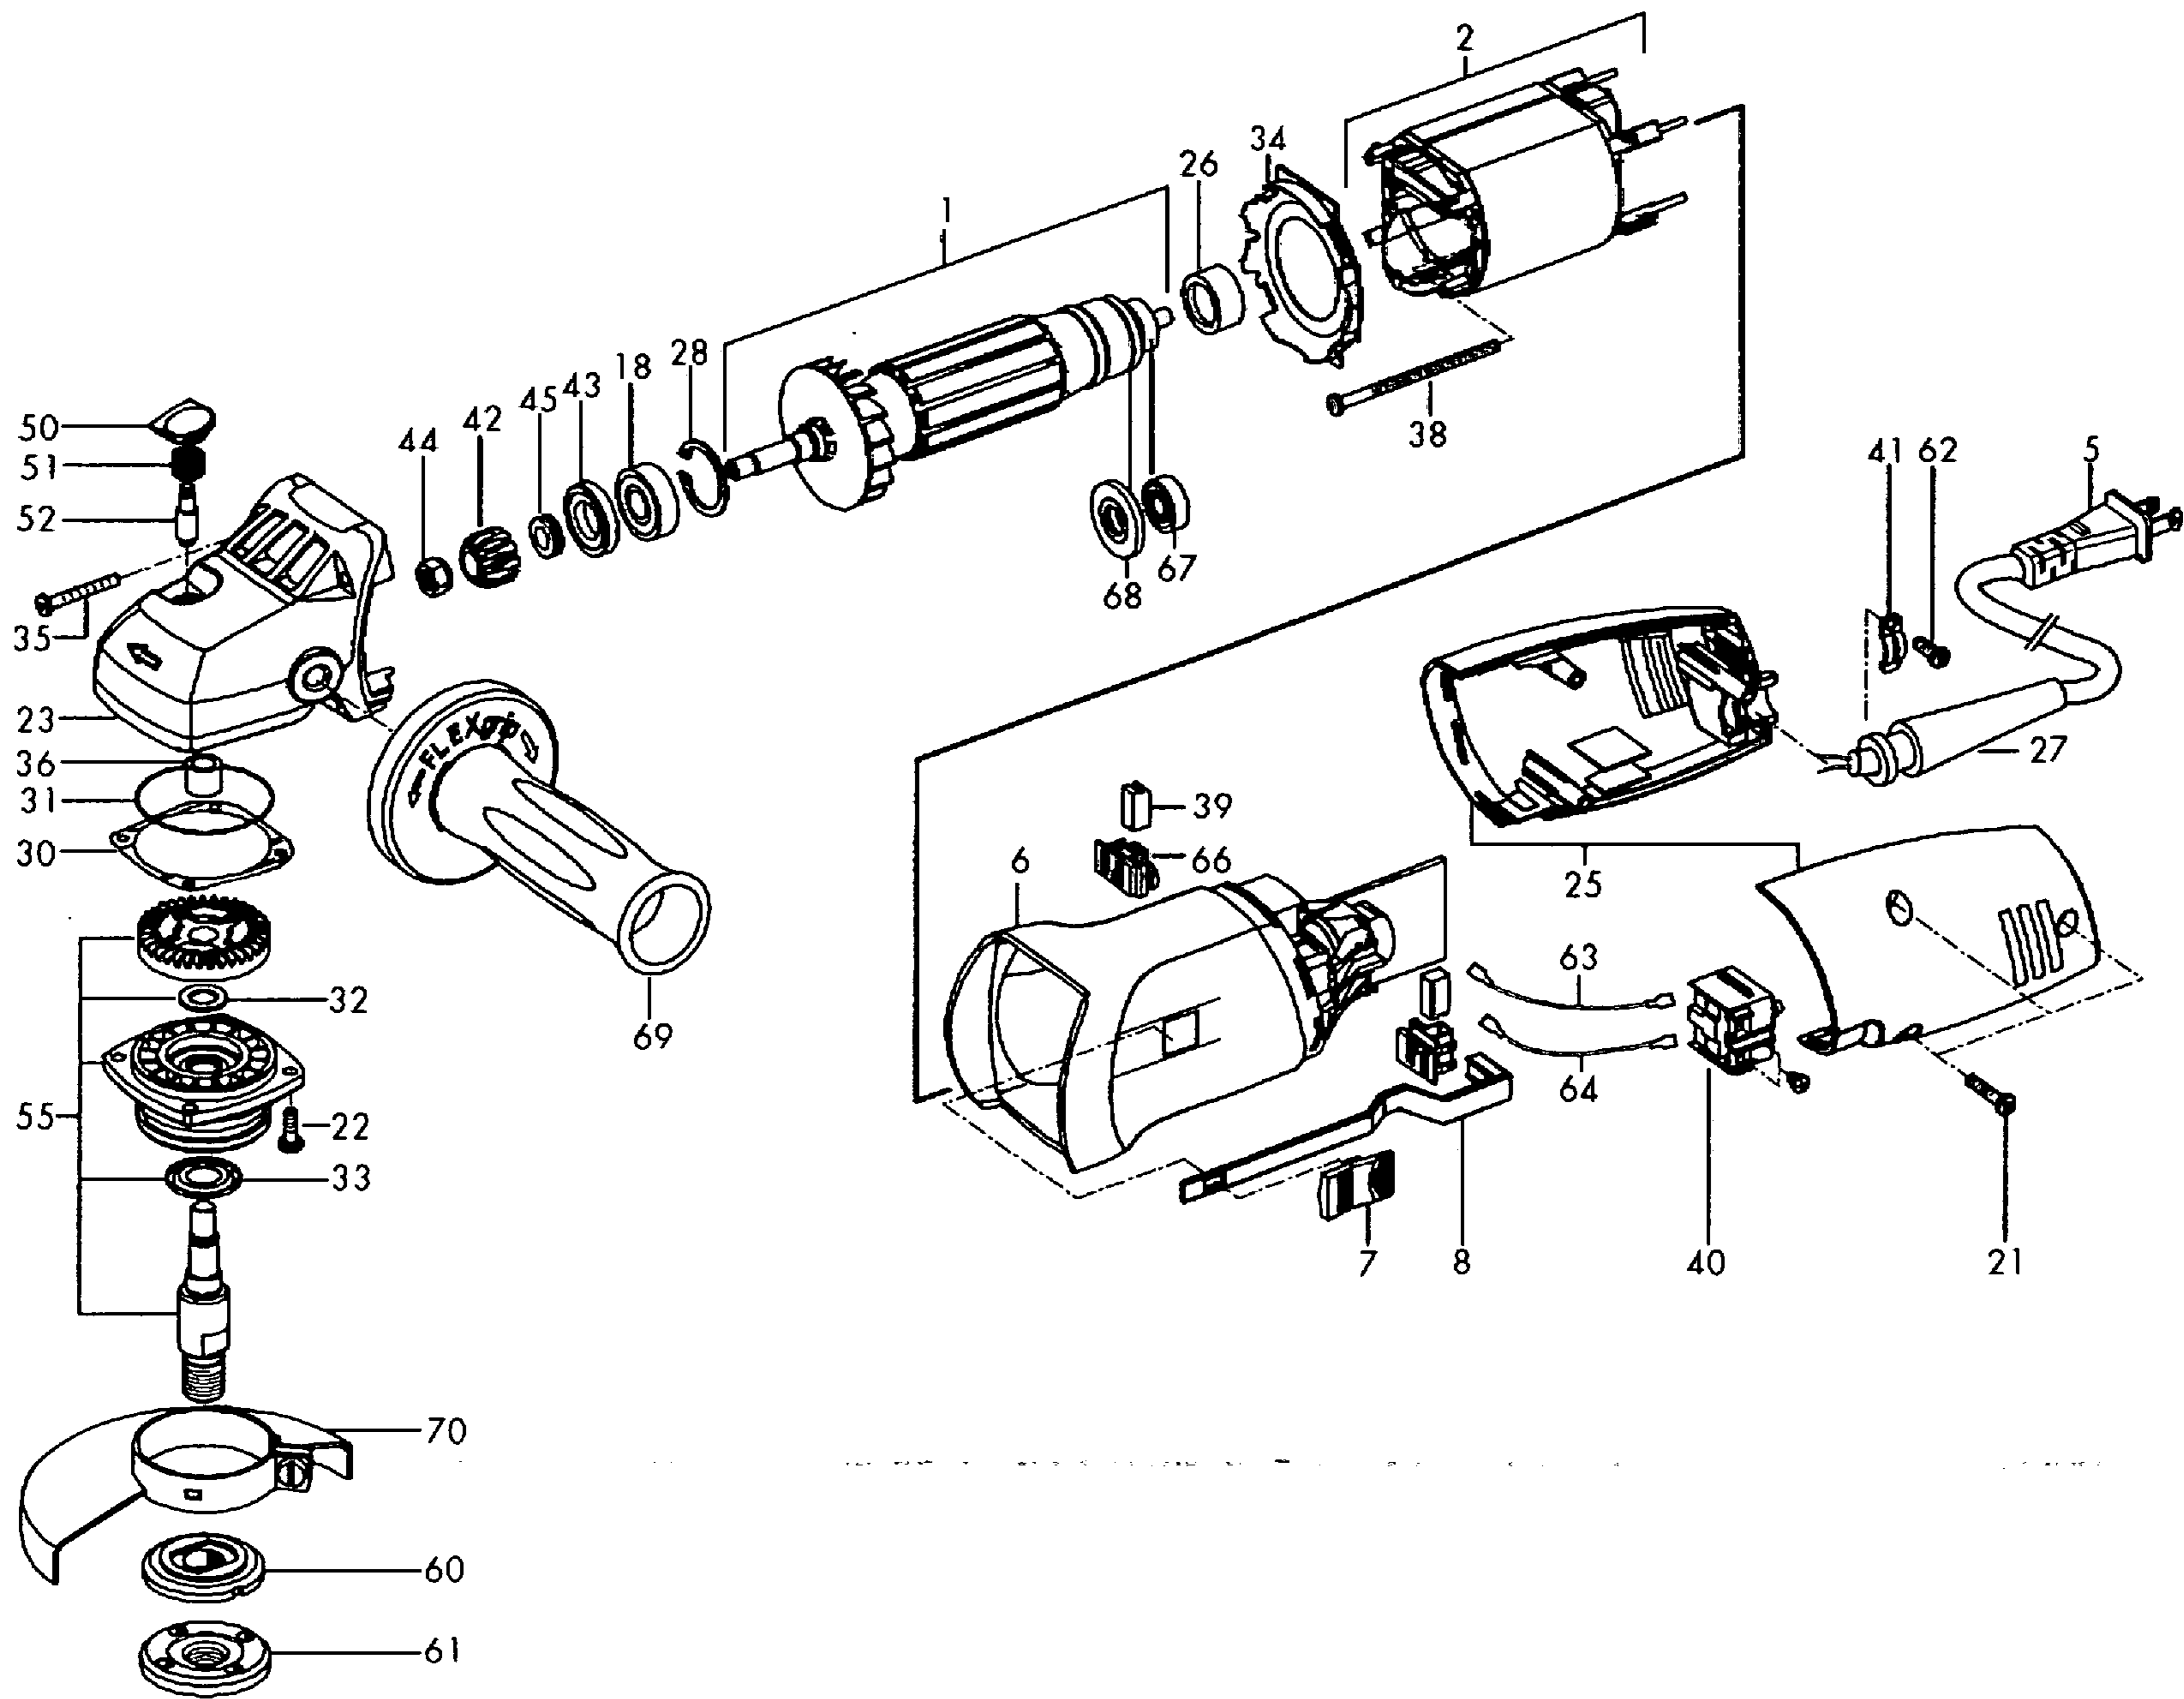

FLEX GRINDER

WARNING: Electrical repairs should only be attempted by trained repairmen. Contact the nearest FLEX- Porter-Cable Service Center or other competent repair center.

L 3309
120/USA

Ref. No.	Part No.	Description
1	299359	Armature
2	299391	Field
5	867853	Cord
6	292850	Motor Housing
7	303046	Switch Button
8	294403	Control Rod
18	254442	Bearing
21	206245	Screw
22	257782	Screw
23	289590	Gear Housing
25	296651	Housing Set
26	291722	Bearing Mount
27	293113	Strain Relief
28	111384	Snap Ring
30	257602	Washer
31	159204	Seal
32	285137	Washer
33	268011	Seal
34	293210	Baffle
35	195693	Screw
36	159271	Bearing
38	196169	Screw
39	294918	Brush
40	303151	Switch
41	304921	Cord Clamp
42	283088	Pinion
43	303186	Seal
44	284289	M7 Nut
45	285242	Wick
50	294799	Lock Button
51	296015	Spring

Ref. No.	Part No.	Description
52	294977	Spindle Lock Pin
55	300551	Gear Assy
60	132322	Inner Flange
61	132330	Clamping Nut
62	195715	Screw
63	295485	Braided wire
64	295493	Braided wire
66	291684	Brush Holder
67	254443	Bearing
68	291714	Seal Ring
69	292354	Handle
70	55312	4.5" Type 27 Guard
**	255691	Grease
**		NOT SHOWN