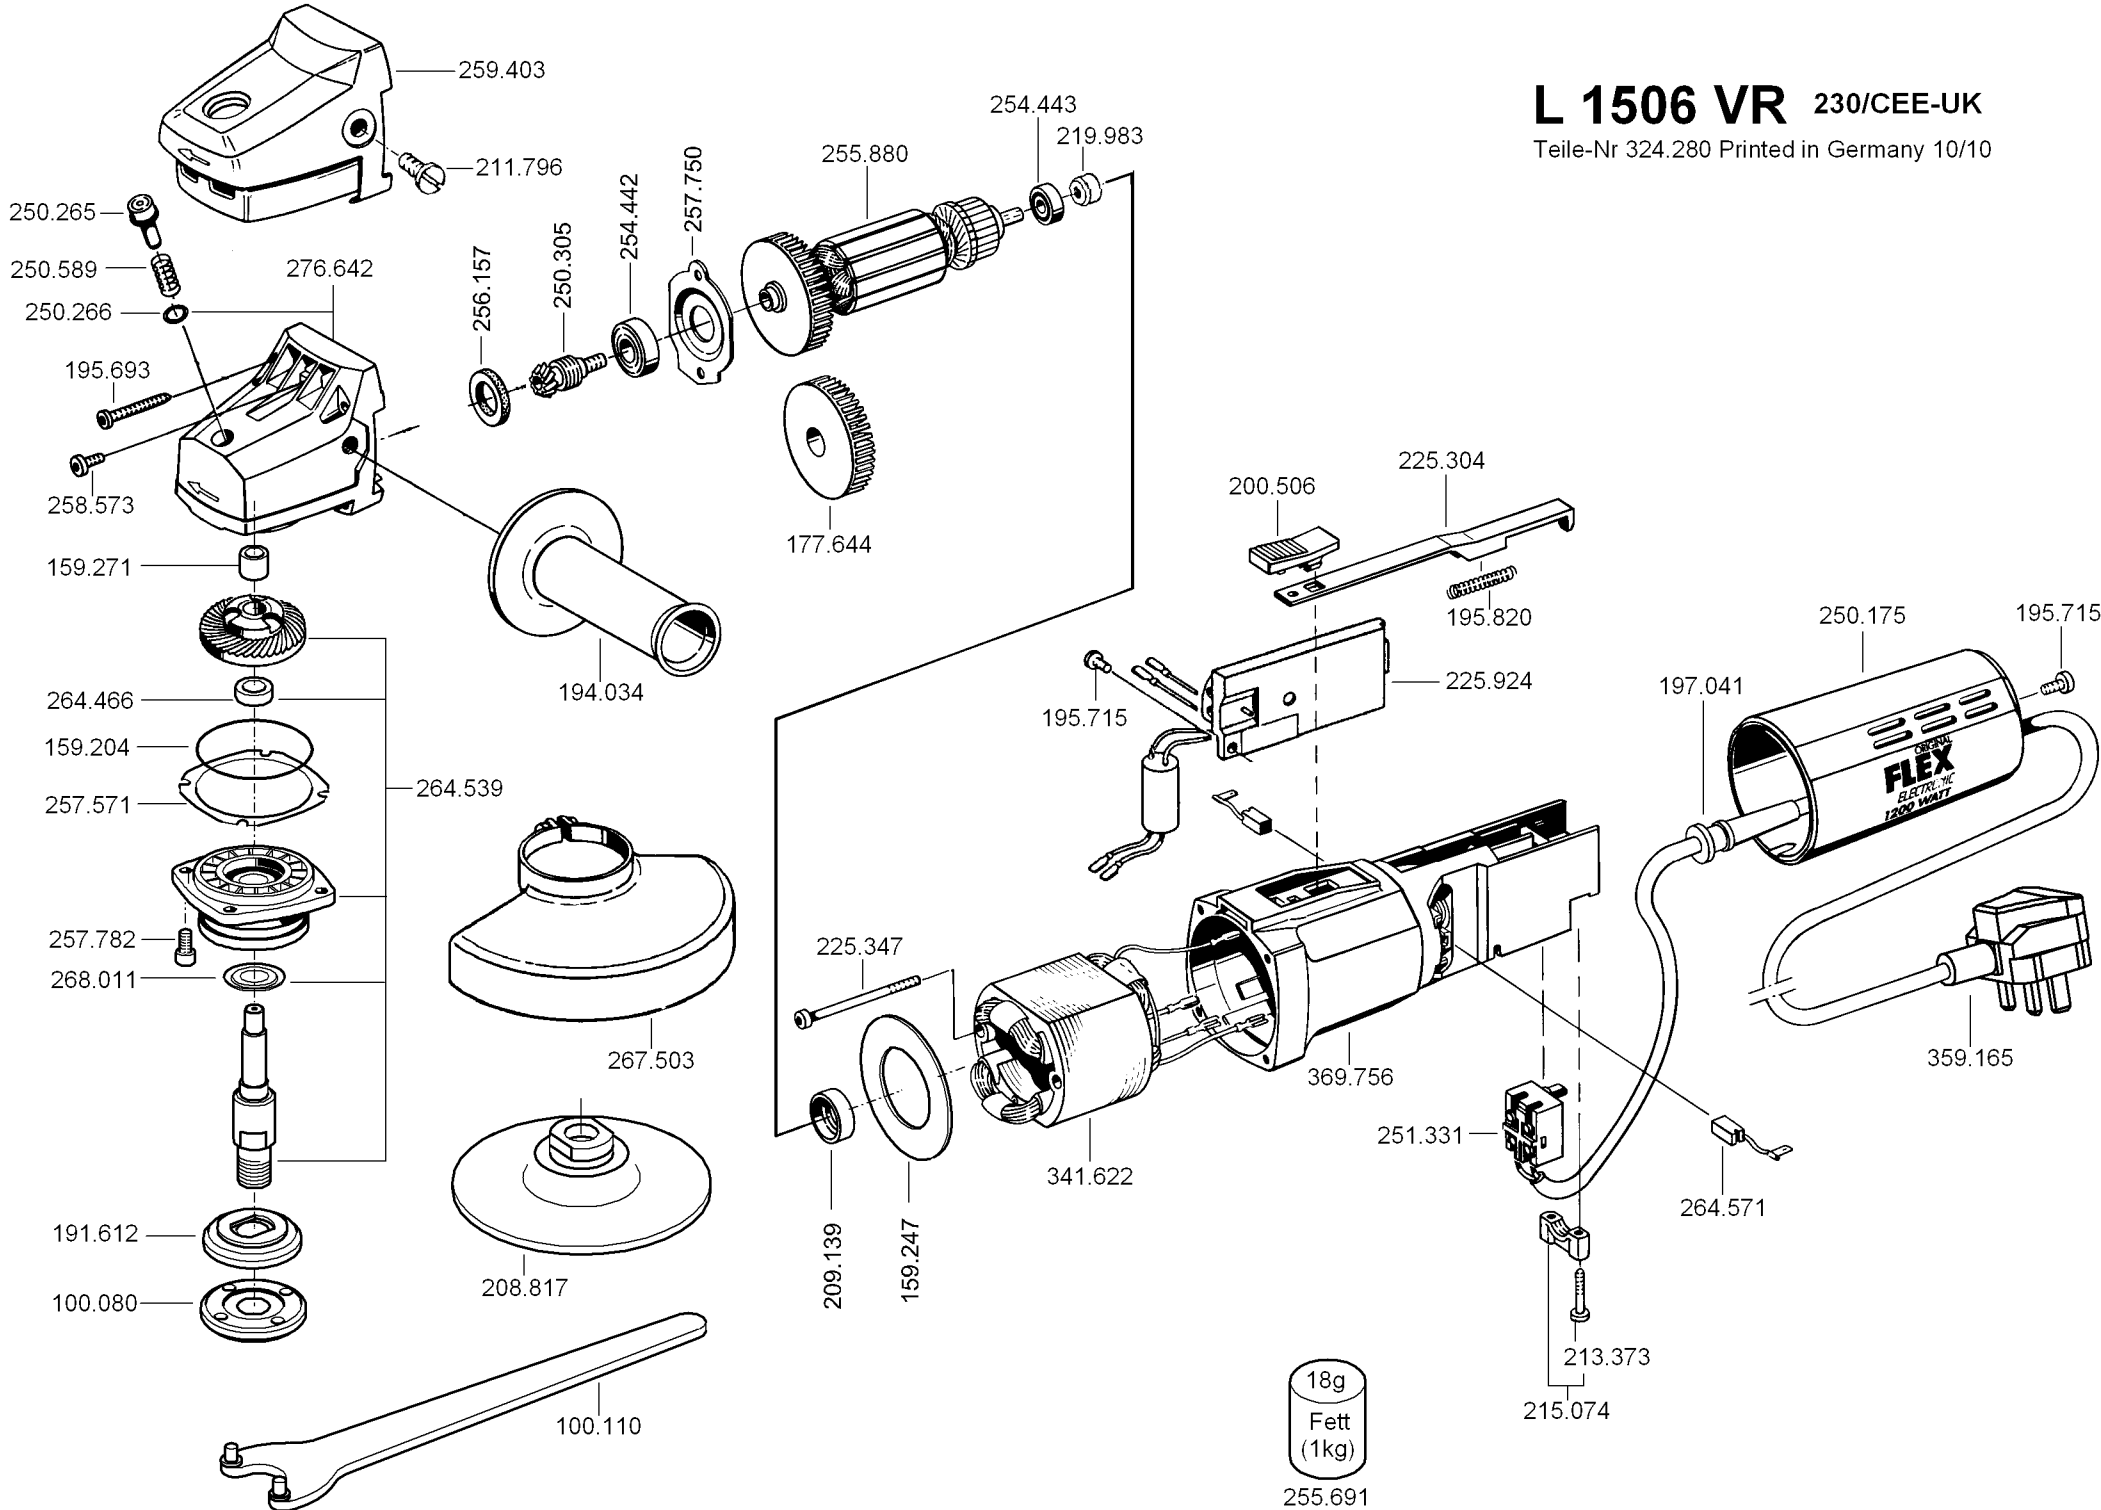

L 1506 VR 230/CEE-UK

Teile-Nr 324.280 Printed in Germany 10/10

255.691