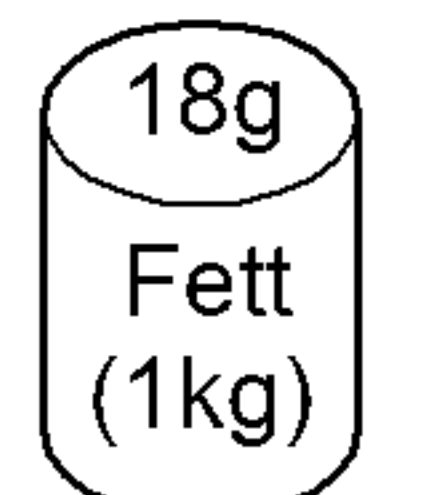

# LW 1703 (230/CEE) (110/CEE)

Teile-Nr. 306.320 Printed in Germany 03/09

255.691