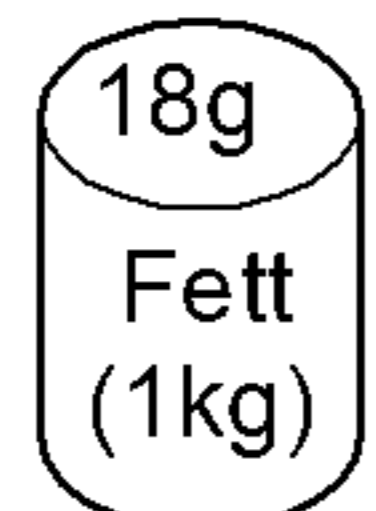

# LW 1503

110 CEE  
230 CEE

Teile-Nr.287.083 Printed in Germany 02/09

255.691