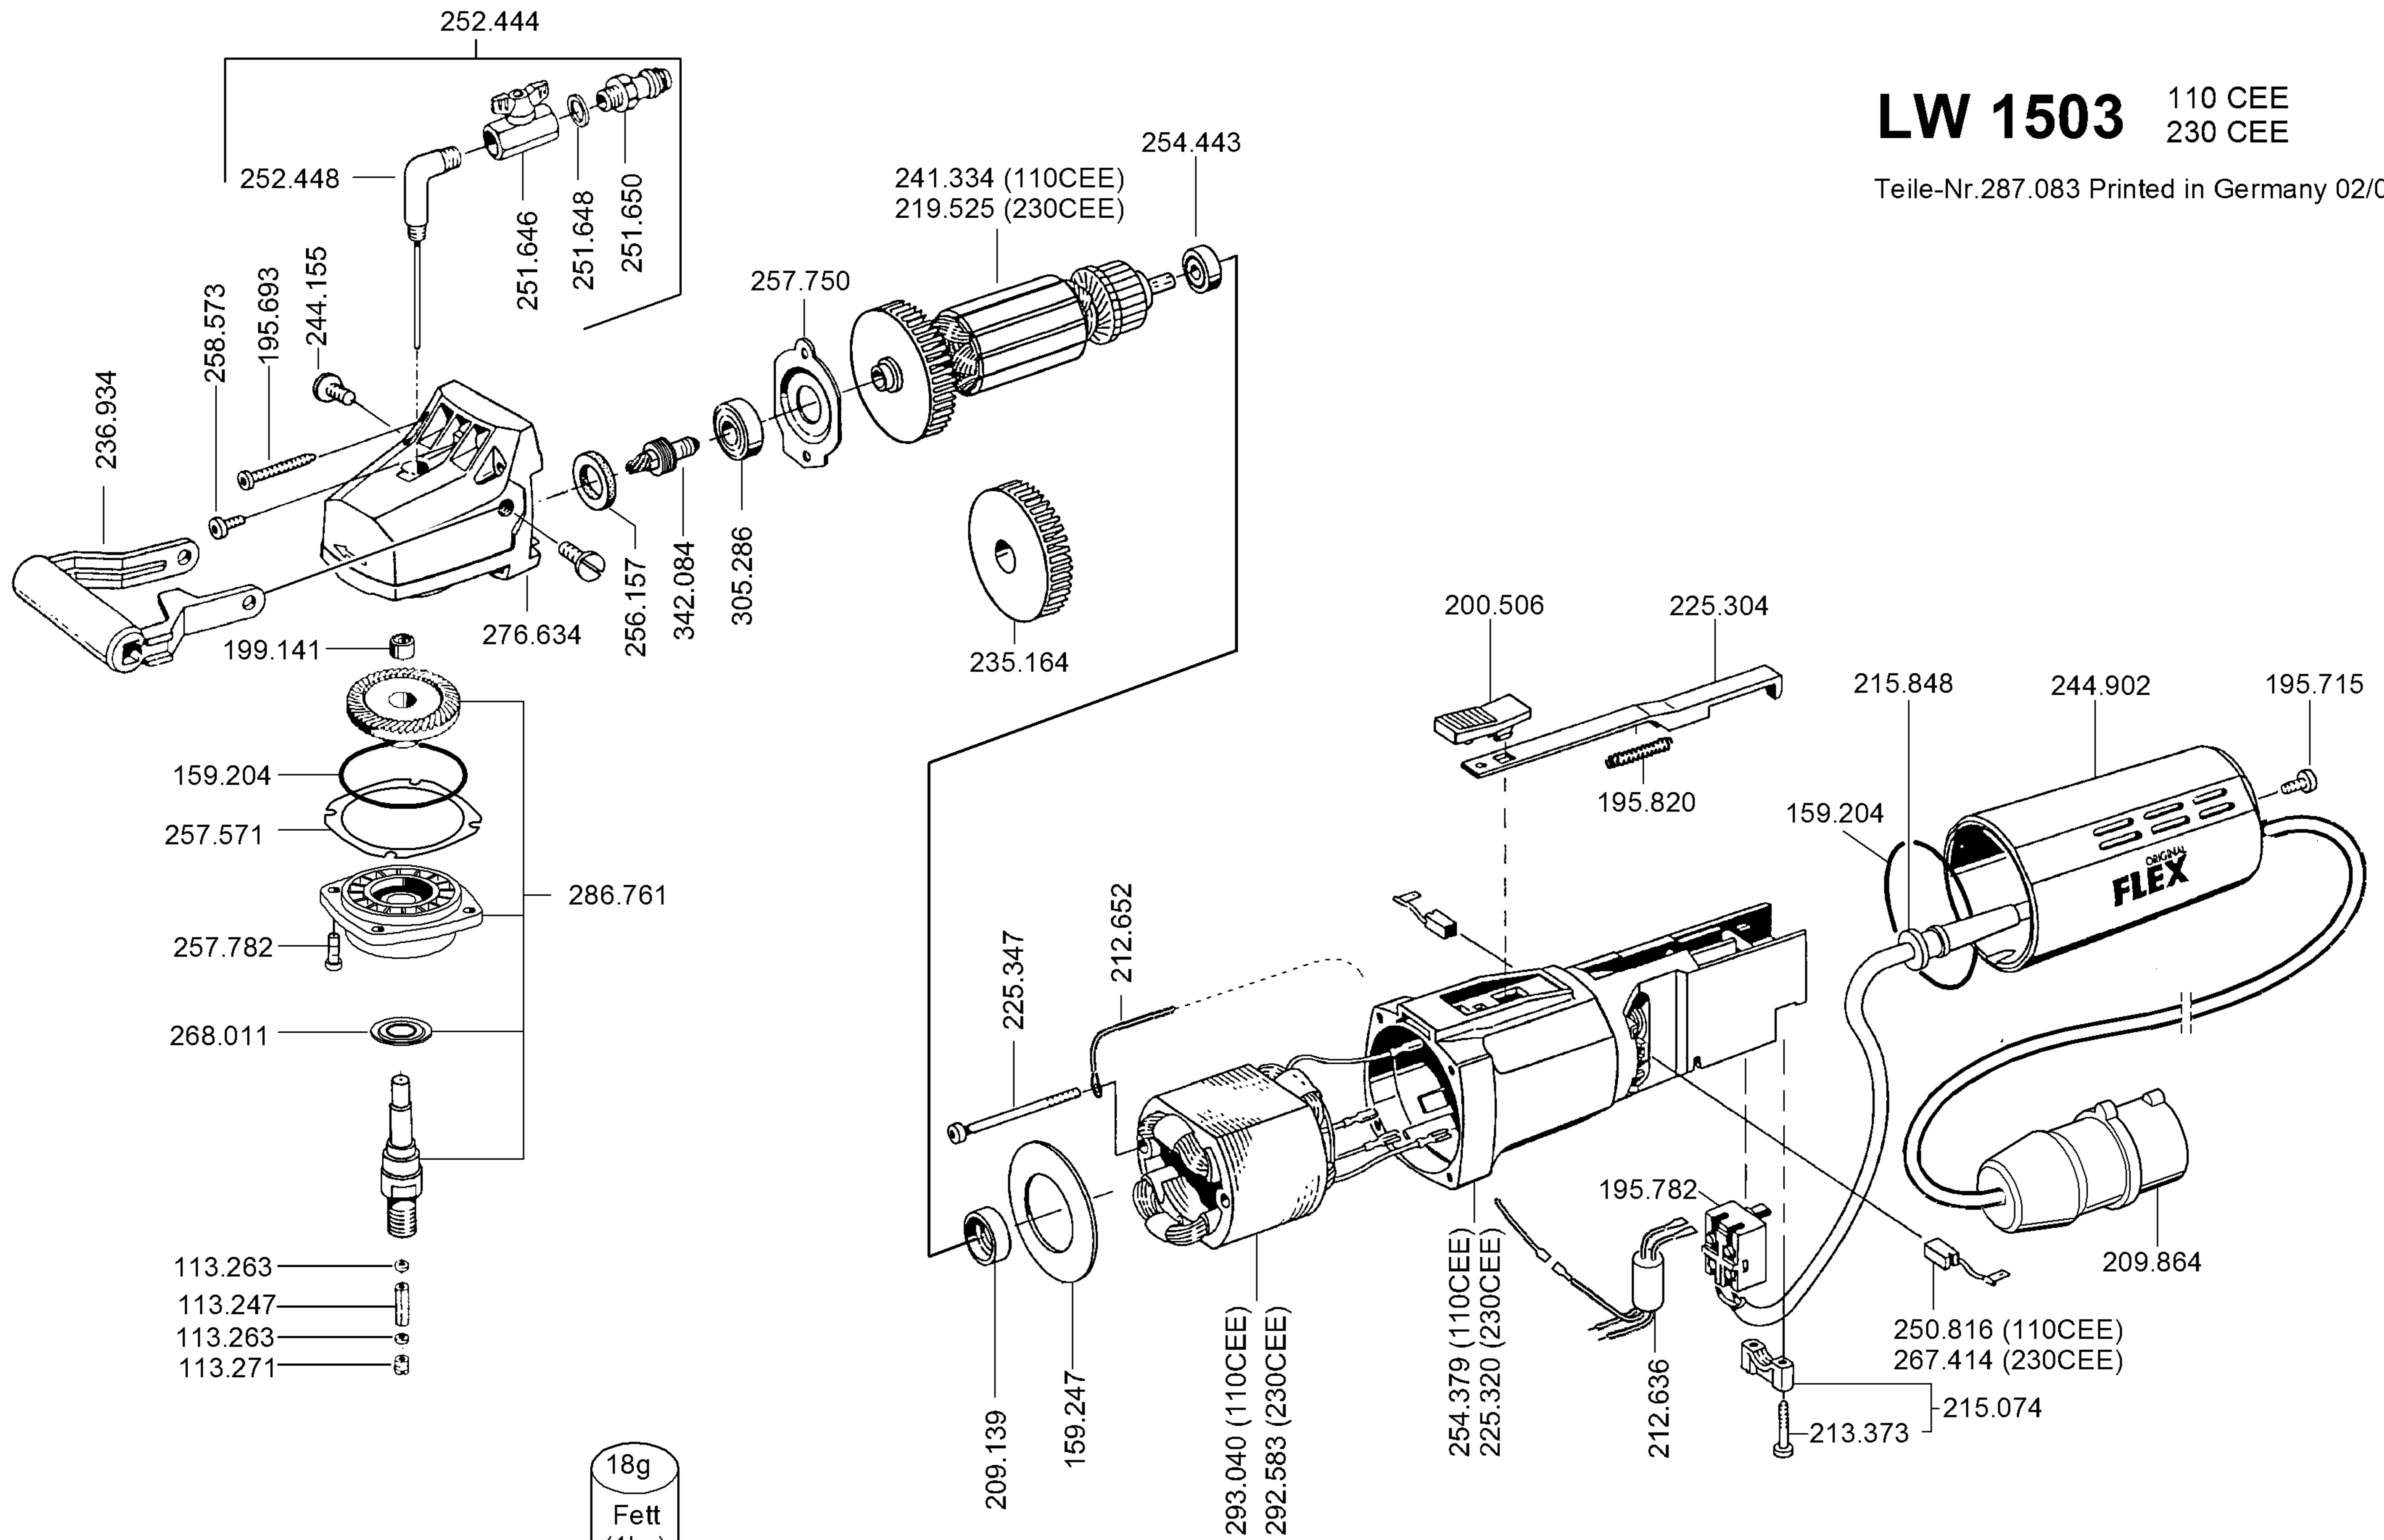

# LW 1503

110 CEE  
230 CEE

Teile-Nr.287.083 Printed in Germany 02/09

255.691